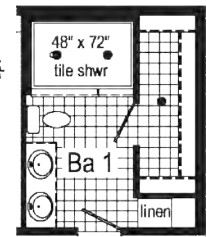

Scan to Watch Video!

1A2802P
PHOTOS

*Please use pictures for floorplan vision only. Decors and materials used are constantly changed and improved.

3A2802P
 1333 Sq. Ft.
 2852

**Optional
 4'x6' Walk-In
 Tile Shower**

**Optional
 Freestanding Tub
 with Shower**
 (omits linen)

**Optional
 Stairwell**

**Optional
 Freestanding Tub
 with Shower**
 (omits linen)

**Optional
 4'x6' Walk-In
 Tile Shower**

Alternate Optional Stairwell