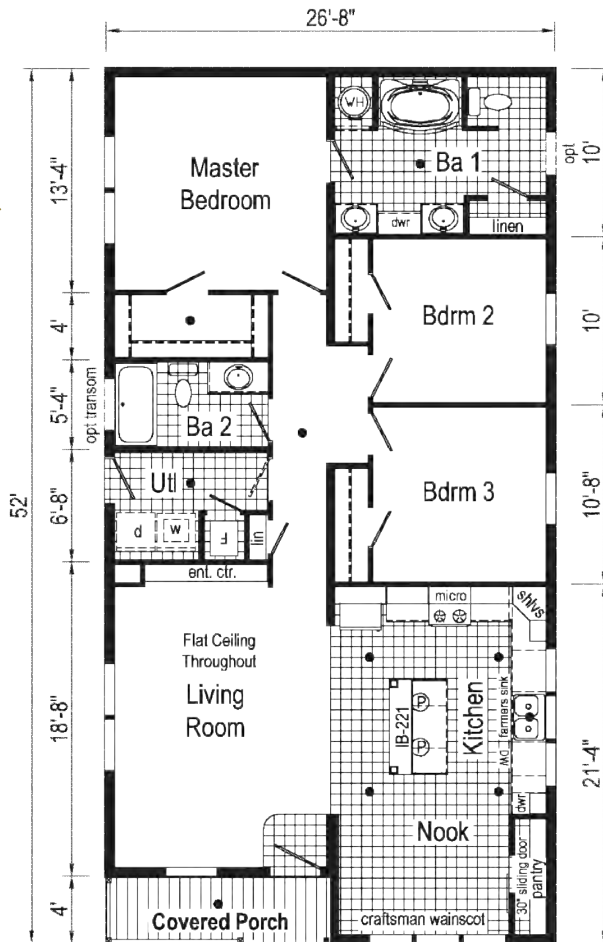

*28 Wide Floorplans shown also available as 32 Wide Floorplans.

*Due to continued product improvements, changes in supplies or design; PICTURES may not accurately depict our current product offering.

Cabinet Selections

Scan to Watch Video!

1A2802P
PHOTOS

*Please use pictures for floorplan vision only. Decors and materials used are constantly changed and improved.

3A2802P
 1333 Sq. Ft.
 2852

**Optional
 4'x6' Walk-In
 Tile Shower**

**Optional
 Freestanding Tub
 with Shower**
 (omits linen)

**Optional
 Stairwell**

**Optional
 Freestanding Tub
 with Shower**
 (omits linen)

**Optional
 4'x6' Walk-In
 Tile Shower**

Alternate Optional Stairwell