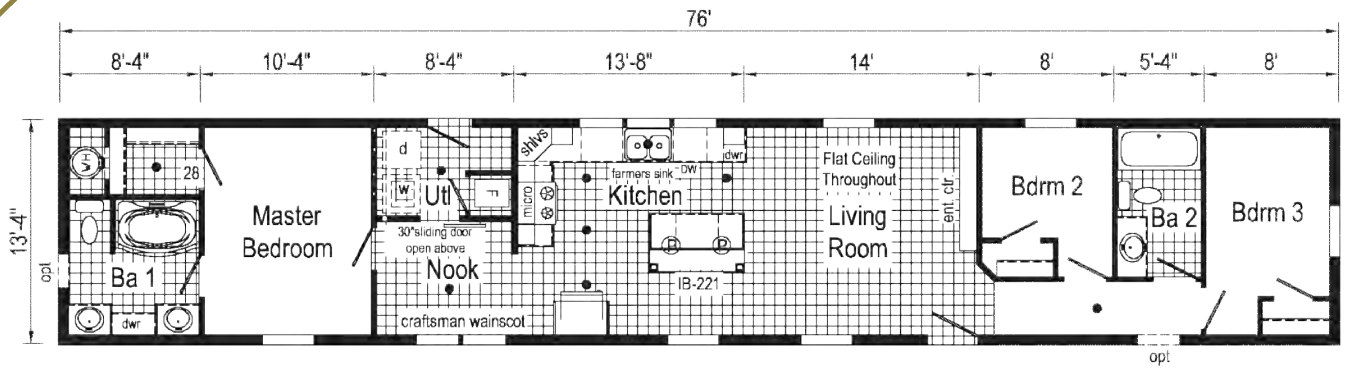

*28 Wide Floorplans shown also available as 32 Wide Floorplans.

*Due to continued product improvements, changes in supplies or design; PICTURES may not accurately depict our current product offering.

Cabinet Selections

White Oak Mission Flat Panel
Available in Painted Hardwood

1A2801P

907 Sq. Ft.
1468

1A2802P

1016 Sq. Ft.
1476

*14 Wide Floorplans shown also available as 16 Wide Floorplans.

**This cabinet color has been discontinued

Scan to Watch Video!

1A2802P
PHOTOS

*Please use pictures for floorplan vision only. Decors and materials used are constantly changed and improved.

3A2802P
 1333 Sq. Ft.
 2852

**Optional
 4'x6' Walk-In
 Tile Shower**

**Optional
 Freestanding Tub
 with Shower**
 (omits linen)

**Optional
 Stairwell**

**Optional
 Freestanding Tub
 with Shower**
 (omits linen)

**Optional
 4'x6' Walk-In
 Tile Shower**

Alternate Optional Stairwell