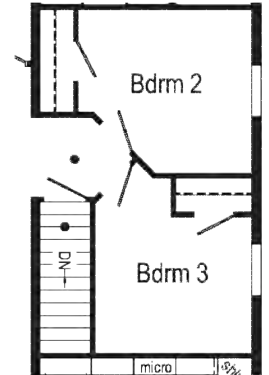

Scan to Watch Video!

1A2802P
PHOTOS

*Please use pictures for floorplan vision only. Decors and materials used are constantly changed and improved.

3A2802P
 1333 Sq. Ft.
 2852

**Optional
 4'x6' Walk-In
 Tile Shower**

**Optional
 Freestanding Tub
 with Shower**
 (omits linen)

**Optional
 Stairwell**

**Optional
 Freestanding Tub
 with Shower**
 (omits linen)

**Optional
 4'x6' Walk-In
 Tile Shower**

Alternate Optional Stairwell