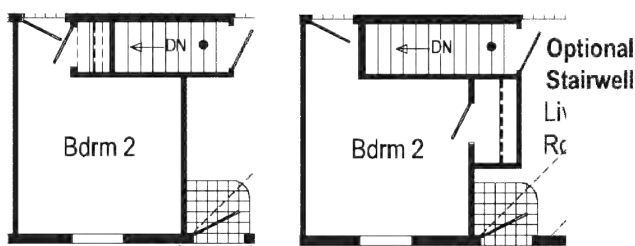

Scan to Watch Video!

1A2802P
PHOTOS

*Please use pictures for floorplan vision only. Decors and materials used are constantly changed and improved.

3A2802P
 1333 Sq. Ft.
 2852

**Optional
 4'x6' Walk-In
 Tile Shower**

**Optional
 Freestanding Tub
 with Shower**
 (omits linen)

**Optional
 Stairwell**

**Optional
 Freestanding Tub
 with Shower**
 (omits linen)

**Optional
 4'x6' Walk-In
 Tile Shower**

Alternate Optional Stairwell

3A2801P
 1387 Sq. Ft.
 2852

Optional Stairwell
 (omits g.c.)

Optional 4'x6' Walk-In Tile Shower

Optional Freestanding Tub with Shower

Optional Freestanding Tub with Shower
 (omits linen)

Optional 4'x6' Walk-In Tile Shower