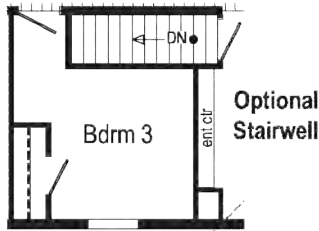

3A2801P
 1387 Sq. Ft.
 2852

Optional Stairwell
 (omits g.c.)

Optional 4'x6' Walk-In Tile Shower

Optional Freestanding Tub with Shower

Optional Freestanding Tub with Shower
 (omits linen)

Optional 4'x6' Walk-In Tile Shower

Optional Stairwell
 (omits g.c.)

3A2804P
 1493 Sq. Ft.
 2856

Scan to Watch Video!

**This cabinet color has been discontinued

*Please use pictures for floorplan vision only. Decors and materials used are constantly changed and improved.

3A2805P
 1600 Sq. Ft.
 2860

Scan to Watch Video!

*Please use pictures for floorplan vision only. Decors and materials used are constantly changed and improved.

Scan to Watch Video!

Optional Freestanding Tub with Shower (omits linen)

Optional 4'x6' Walk-In Tile Shower (omits bench)

Optional Stairwell (omits recessed tray ceiling w/ beams at Nook)

Opt. Box-Bay 38

Curb Side Exterior Options

Opt. 26'-8" dormer w/ bump-out

3A2806P
1600 Sq. Ft.
2860