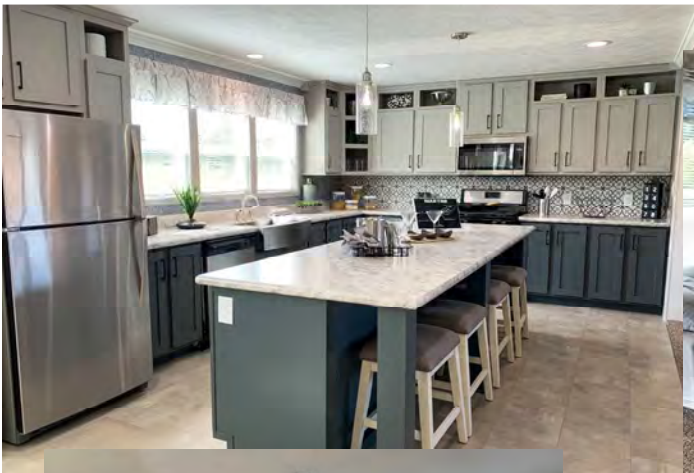

3A2805P
 1600 Sq. Ft.
 2860

Scan to Watch Video!

*Please use pictures for floorplan vision only. Decors and materials used are constantly changed and improved.

Scan to Watch Video!

Optional Freestanding Tub with Shower (omits linen)