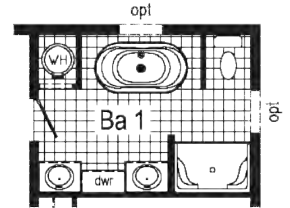

Scan to Watch Video!

1A2802P
PHOTOS

*Please use pictures for floorplan vision only. Decors and materials used are constantly changed and improved.

3A2802P
 1333 Sq. Ft.
 2852

**Optional
 4'x6' Walk-In
 Tile Shower**

**Optional
 Freestanding Tub
 with Shower**
 (omits linen)

**Optional
 Stairwell**

**Optional
 Freestanding Tub
 with Shower**
 (omits linen)

**Optional
 4'x6' Walk-In
 Tile Shower**

Alternate Optional Stairwell