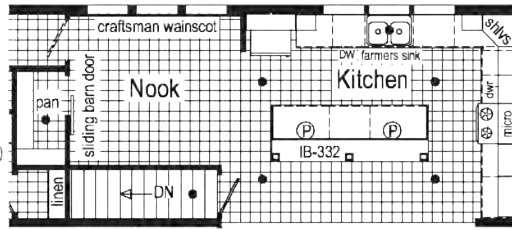

3A2805P
 1600 Sq. Ft.
 2860

Scan to Watch Video!

*Please use pictures for floorplan vision only. Decors and materials used are constantly changed and improved.

Scan to Watch Video!

Optional Freestanding Tub with Shower (omits linen)

Optional 4'x6' Walk-In Tile Shower (omits bench)

Optional Stairwell (omits recessed tray ceiling w/ beams at Nook)

Opt. Box-Bay 38

Curb Side Exterior Options

Opt. 26'-8" dormer w/ bump-out

3A2806P
1600 Sq. Ft.
2860