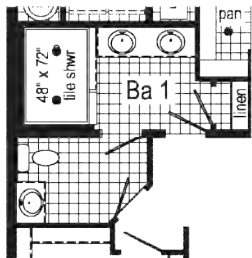

3A2801P
 1387 Sq. Ft.
 2852

Optional Stairwell
 (omits g.c.)

Optional 4'x6' Walk-In Tile Shower

Optional Freestanding Tub with Shower

Optional Freestanding Tub with Shower
 (omits linen)

Optional 4'x6' Walk-In Tile Shower

3A2805P
 1600 Sq. Ft.
 2860

Scan to Watch Video!

*Please use pictures for floorplan vision only. Decors and materials used are constantly changed and improved.

Scan to Watch Video!

Optional Freestanding Tub with Shower (omits linen)

Optional 4'x6' Walk-In Tile Shower (omits bench)

Optional Stairwell (omits recessed tray ceiling w/ beams at Nook)

Opt. Box-Bay 38

Curb Side Exterior Options

Opt. 26'-8" dormer w/ bump-out

3A2806P
1600 Sq. Ft.
2860