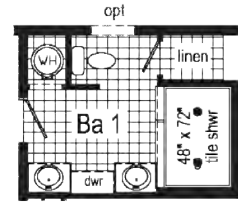

Scan to Watch Video!

1A2802P
PHOTOS

*Please use pictures for floorplan vision only. Decors and materials used are constantly changed and improved.

3A2802P
 1333 Sq. Ft.
 2852

**Optional
 4'x6' Walk-In
 Tile Shower**

**Optional
 Freestanding Tub
 with Shower**
 (omits linen)

**Optional
 Stairwell**

**Optional
 Freestanding Tub
 with Shower**
 (omits linen)

**Optional
 4'x6' Walk-In
 Tile Shower**

Alternate Optional Stairwell