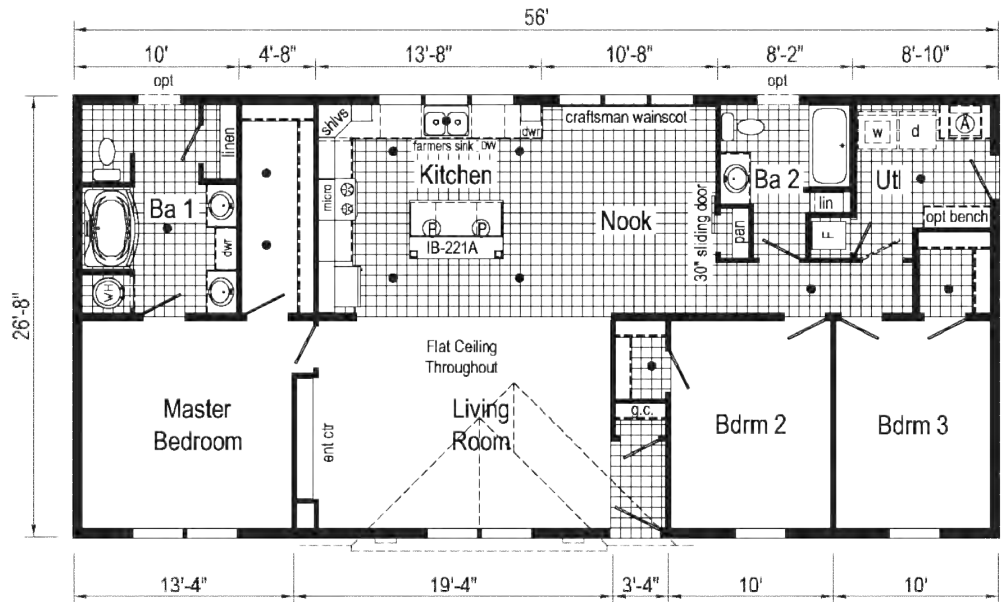

Scan to Watch Video!

1A2802P
PHOTOS

*Please use pictures for floorplan vision only. Decors and materials used are constantly changed and improved.

3A2802P
 1333 Sq. Ft.
 2852

**Optional
 4'x6' Walk-In
 Tile Shower**

**Optional
 Freestanding Tub
 with Shower**
 (omits linen)

**Optional
 Stairwell**

**Optional
 Freestanding Tub
 with Shower**
 (omits linen)

**Optional
 4'x6' Walk-In
 Tile Shower**

Alternate Optional Stairwell

3A2801P
 1387 Sq. Ft.
 2852

Optional Stairwell
 (omits g.c.)

Optional 4'x6' Walk-In Tile Shower

Optional Freestanding Tub with Shower

Optional Freestanding Tub with Shower
 (omits linen)

Optional 4'x6' Walk-In Tile Shower

3A2805P
 1600 Sq. Ft.
 2860

Scan to Watch Video!

*Please use pictures for floorplan vision only. Decors and materials used are constantly changed and improved.

Scan to Watch Video!

Optional Freestanding Tub with Shower (omits linen)