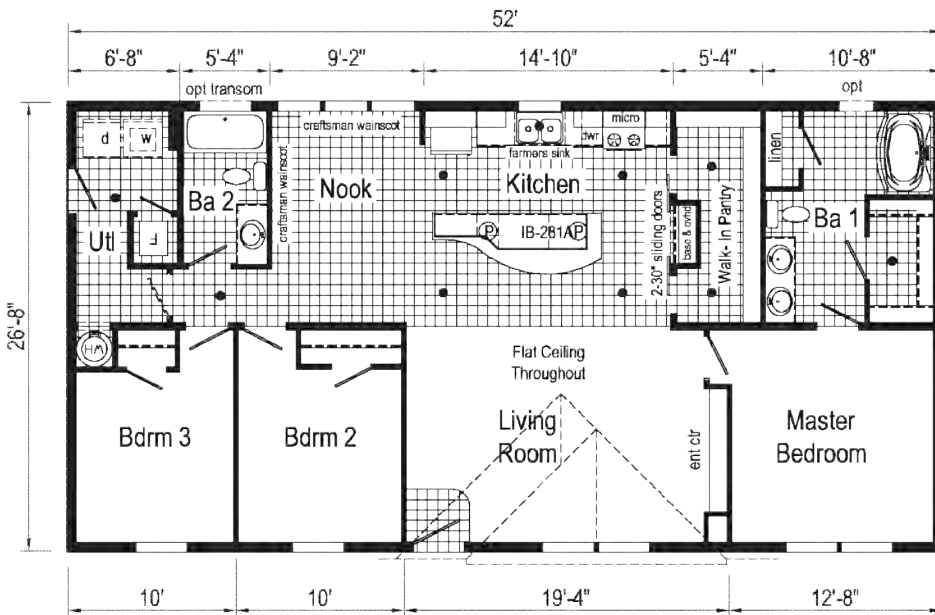

Scan to Watch Video!

1A2802P
PHOTOS

*Please use pictures for floorplan vision only. Decors and materials used are constantly changed and improved.

3A2802P
 1333 Sq. Ft.
 2852

**Optional
 4'x6' Walk-In
 Tile Shower**

**Optional
 Freestanding Tub
 with Shower**
 (omits linen)

**Optional
 Stairwell**

**Optional
 Freestanding Tub
 with Shower**
 (omits linen)

**Optional
 4'x6' Walk-In
 Tile Shower**

Alternate Optional Stairwell