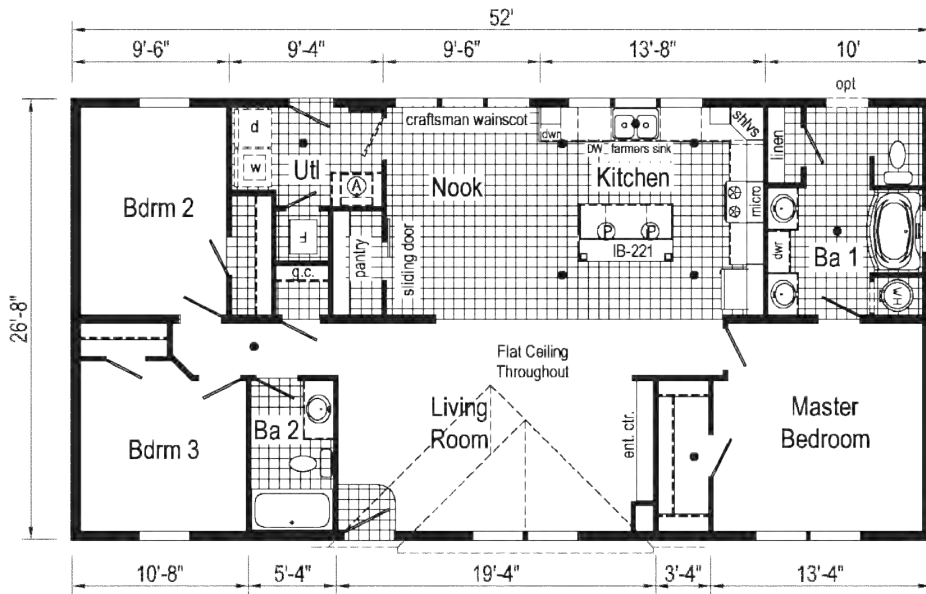

Scan to Watch Video!

1A2802P
PHOTOS

*Please use pictures for floorplan vision only. Decors and materials used are constantly changed and improved.

3A2802P
 1333 Sq. Ft.
 2852

**Optional
 4'x6' Walk-In
 Tile Shower**

**Optional
 Freestanding Tub
 with Shower**
 (omits linen)

**Optional
 Stairwell**

**Optional
 Freestanding Tub
 with Shower**
 (omits linen)

**Optional
 4'x6' Walk-In
 Tile Shower**

Alternate Optional Stairwell

3A2803P
 1387 Sq. Ft.
 2852

**This cabinet color has been discontinued

3A2803P
PHOTOS

Scan to
Watch
Video!

*Please use pictures for
floorplan vision only. Decors and
materials used are constantly
changed and improved.

3A2801P
 1387 Sq. Ft.
 2852

Optional Stairwell
 (omits g.c.)

Optional 4'x6' Walk-In Tile Shower

Optional Freestanding Tub with Shower

Optional Freestanding Tub with Shower
 (omits linen)

Optional 4'x6' Walk-In Tile Shower