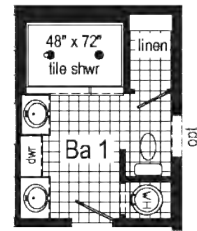

Scan to Watch Video!

1A2802P
PHOTOS

*Please use pictures for floorplan vision only. Decors and materials used are constantly changed and improved.

3A2802P
 1333 Sq. Ft.
 2852

**Optional
 4'x6' Walk-In
 Tile Shower**

3A2801P
 1387 Sq. Ft.
 2852

Optional Stairwell
 (omits g.c.)

Optional 4'x6' Walk-In Tile Shower

Optional Freestanding Tub with Shower

Optional Freestanding Tub with Shower
 (omits linen)

Optional 4'x6' Walk-In Tile Shower

Optional Stairwell
 (omits g.c.)

3A2804P
 1493 Sq. Ft.
 2856

Scan to Watch Video!

**This cabinet color has been discontinued

*Please use pictures for floorplan vision only. Decors and materials used are constantly changed and improved.

3A2805P
 1600 Sq. Ft.
 2860

Scan to Watch Video!

*Please use pictures for floorplan vision only. Decors and materials used are constantly changed and improved.

Scan to Watch Video!

Optional Freestanding Tub with Shower (omits linen)