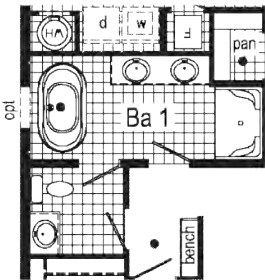

Scan to Watch Video!

1A2802P
PHOTOS

*Please use pictures for floorplan vision only. Decors and materials used are constantly changed and improved.

3A2802P
 1333 Sq. Ft.
 2852

**Optional
 4'x6' Walk-In
 Tile Shower**

3A2801P
 1387 Sq. Ft.
 2852

Optional Stairwell
 (omits g.c.)

Optional 4'x6' Walk-In Tile Shower

Optional Freestanding Tub with Shower

Optional Freestanding Tub with Shower
 (omits linen)

Optional 4'x6' Walk-In Tile Shower

3A2805P
 1600 Sq. Ft.
 2860

Scan to Watch Video!

*Please use pictures for floorplan vision only. Decors and materials used are constantly changed and improved.

Scan to Watch Video!

Optional Freestanding Tub with Shower (omits linen)

Optional 4'x6' Walk-In Tile Shower (omits bench)

Optional Stairwell (omits recessed tray ceiling w/ beams at Nook)

Opt. Box-Bay 38

Curb Side Exterior Options

Opt. 26'-8" dormer w/ bump-out

3A2806P
1600 Sq. Ft.
2860