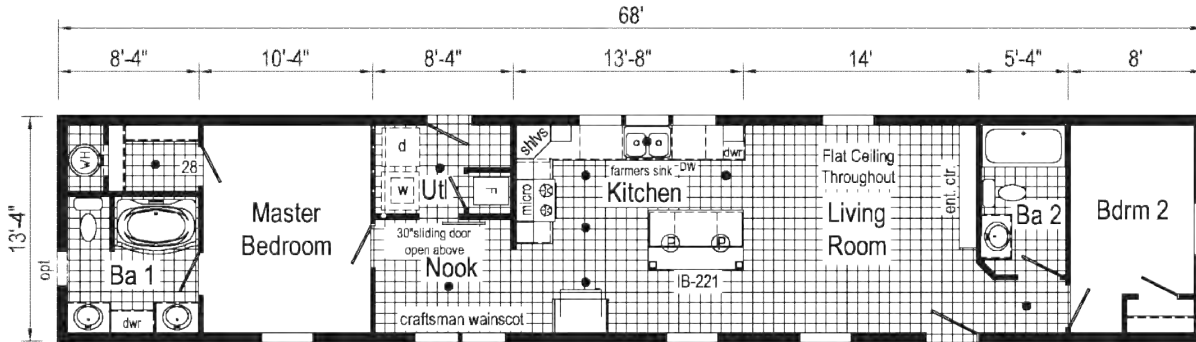

*28 Wide Floorplans shown also available as 32 Wide Floorplans.

*Due to continued product improvements, changes in supplies or design; PICTURES may not accurately depict our current product offering.

Cabinet Selections

White Oak Mission Flat Panel
Available in Painted Hardwood

1A2801P

907 Sq. Ft.
1468

1A2802P

1016 Sq. Ft.
1476

*14 Wide Floorplans shown also available as 16 Wide Floorplans.

**This cabinet color has been discontinued

Scan to Watch Video!

1A2802P
PHOTOS

*Please use pictures for floorplan vision only. Decors and materials used are constantly changed and improved.

3A2802P
 1333 Sq. Ft.
 2852

**Optional
 4'x6' Walk-In
 Tile Shower**