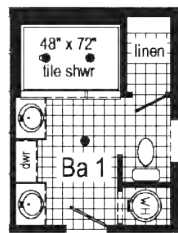

Scan to Watch Video!

1A2802P
PHOTOS

*Please use pictures for floorplan vision only. Decors and materials used are constantly changed and improved.

3A2802P
 1333 Sq. Ft.
 2852

**Optional
 4'x6' Walk-In
 Tile Shower**

**Optional
 Freestanding Tub
 with Shower**
 (omits linen)

**Optional
 Stairwell**

**Optional
 Freestanding Tub
 with Shower**
 (omits linen)

**Optional
 4'x6' Walk-In
 Tile Shower**

Alternate Optional Stairwell

3A2803P
 1387 Sq. Ft.
 2852

**This cabinet color has been discontinued

3A2803P
PHOTOS

Scan to
Watch
Video!

*Please use pictures for
floorplan vision only. Decors and
materials used are constantly
changed and improved.

3A2801P
 1387 Sq. Ft.
 2852

Optional Stairwell
 (omits g.c.)

Optional 4'x6' Walk-In Tile Shower

Optional Freestanding Tub with Shower

Optional Freestanding Tub with Shower
 (omits linen)

Optional 4'x6' Walk-In Tile Shower