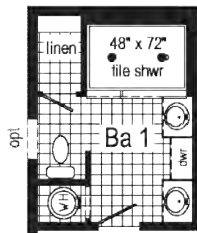

Scan to Watch Video!

1A2802P
PHOTOS

*Please use pictures for floorplan vision only. Decors and materials used are constantly changed and improved.

3A2802P
 1333 Sq. Ft.
 2852

**Optional
 4'x6' Walk-In
 Tile Shower**

3A2801P
 1387 Sq. Ft.
 2852

Optional Stairwell
 (omits g.c.)

Optional 4'x6' Walk-In Tile Shower

Optional Freestanding Tub with Shower

Optional Freestanding Tub with Shower
 (omits linen)

Optional 4'x6' Walk-In Tile Shower

Optional Stairwell
 (omits g.c.)

3A2804P
 1493 Sq. Ft.
 2856

Scan to Watch Video!

**This cabinet color has been discontinued

*Please use pictures for floorplan vision only. Decors and materials used are constantly changed and improved.