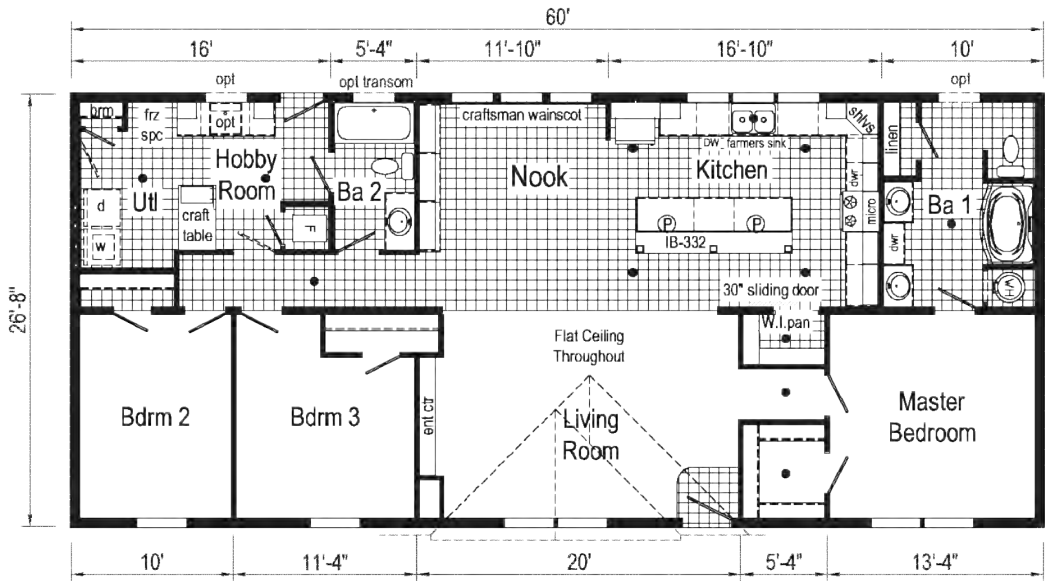

**Optional
 Freestanding Tub
 with Shower**
 (omits linen)

**Optional
 Stairwell**

**Optional
 Freestanding Tub
 with Shower**
 (omits linen)

**Optional
 4'x6' Walk-In
 Tile Shower**

Alternate Optional Stairwell

3A2801P
 1387 Sq. Ft.
 2852

Optional Stairwell
 (omits g.c.)

Optional 4'x6' Walk-In Tile Shower

Optional Freestanding Tub with Shower

Optional Freestanding Tub with Shower
 (omits linen)

Optional 4'x6' Walk-In Tile Shower

Optional Stairwell
 (omits g.c.)

3A2804P
 1493 Sq. Ft.
 2856

Scan to Watch Video!

**This cabinet color has been discontinued

*Please use pictures for floorplan vision only. Decors and materials used are constantly changed and improved.

3A2805P
 1600 Sq. Ft.
 2860

Scan to Watch Video!

*Please use pictures for floorplan vision only. Decors and materials used are constantly changed and improved.

Scan to Watch Video!

Optional Freestanding Tub with Shower (omits linen)